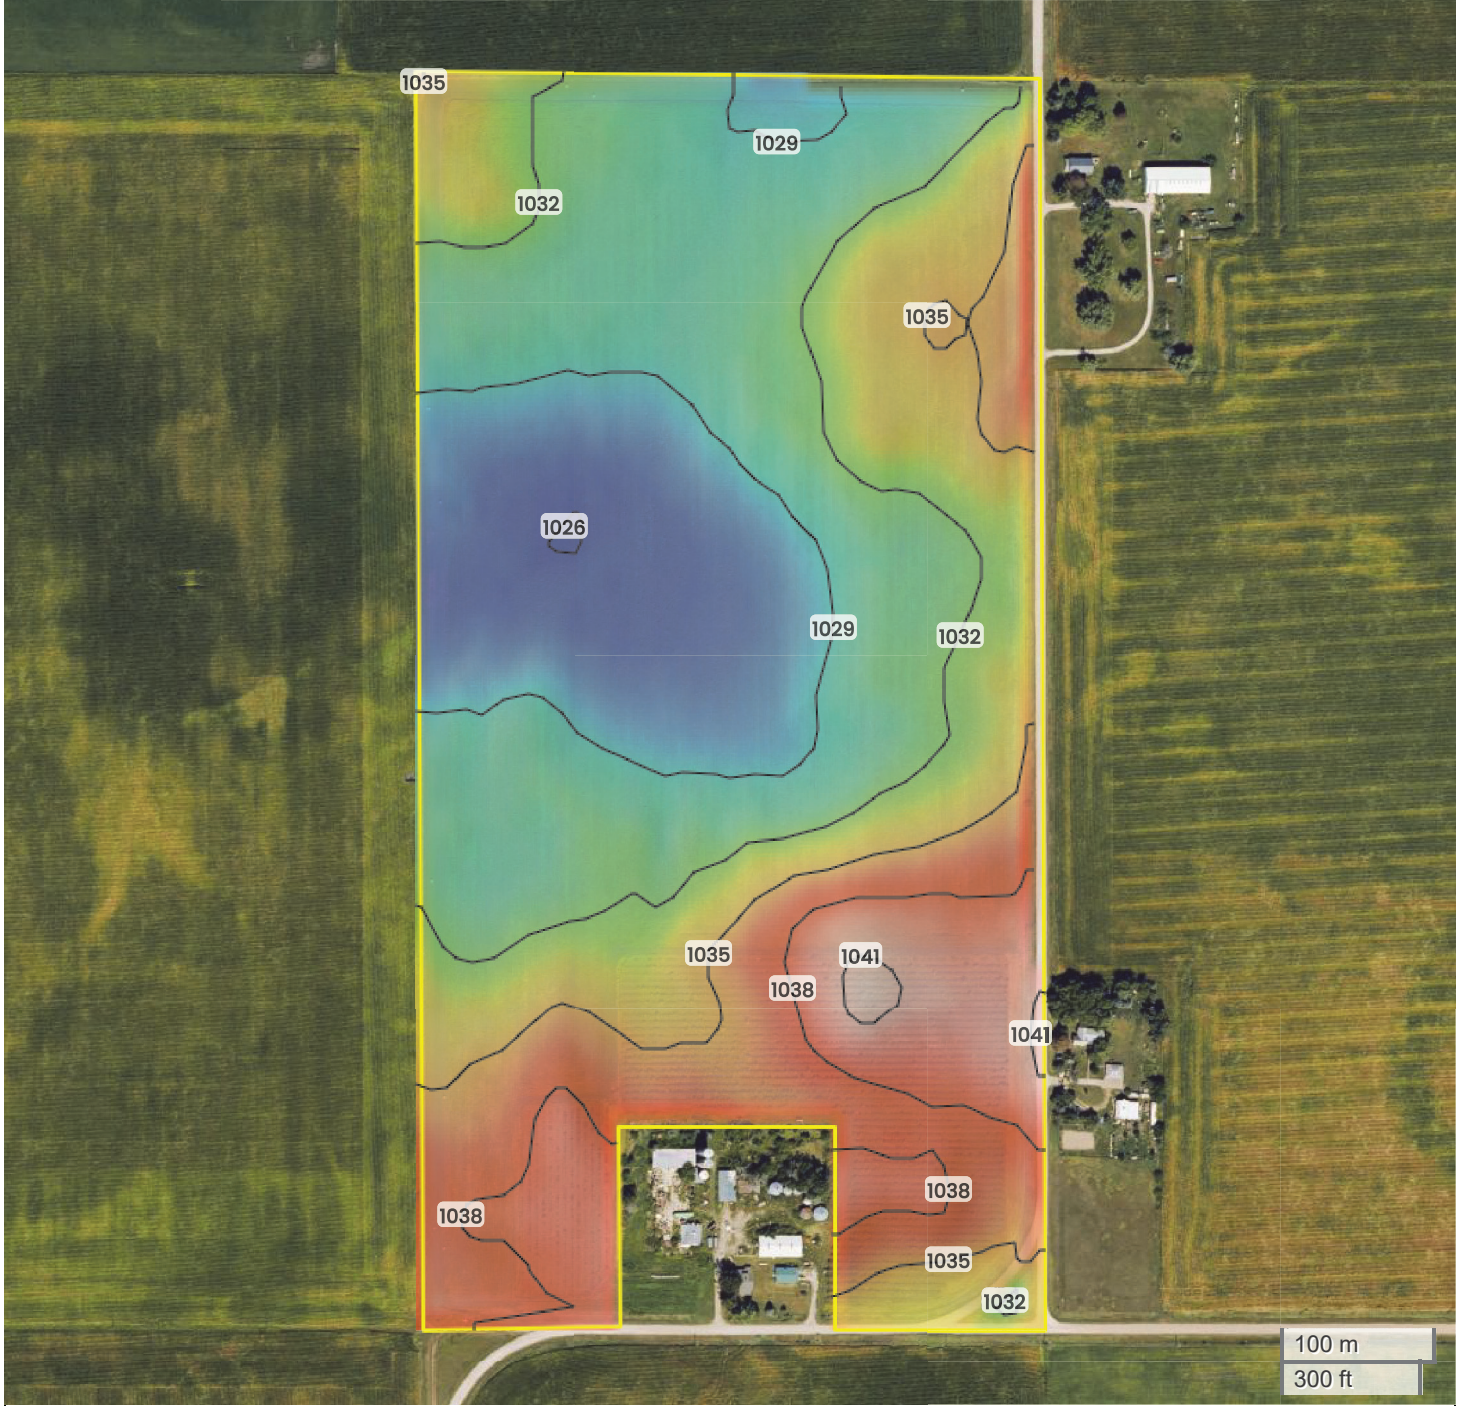

FRIEDRICHSEN FARM (75.50 AC TOTAL, 73.00 AC TILLABLE)

TOPOGRAPHY

1026 ft

1041 ft

Center: 41.895873, -94.074709

23-82N-28W

**Union Township
Boone County, IA**

Source:	USGS 10m DEM
Interval(ft):	3
Max:	1041.0 ft
Min:	1026.0 ft
Range:	15.0 ft
Average:	1033.5 ft